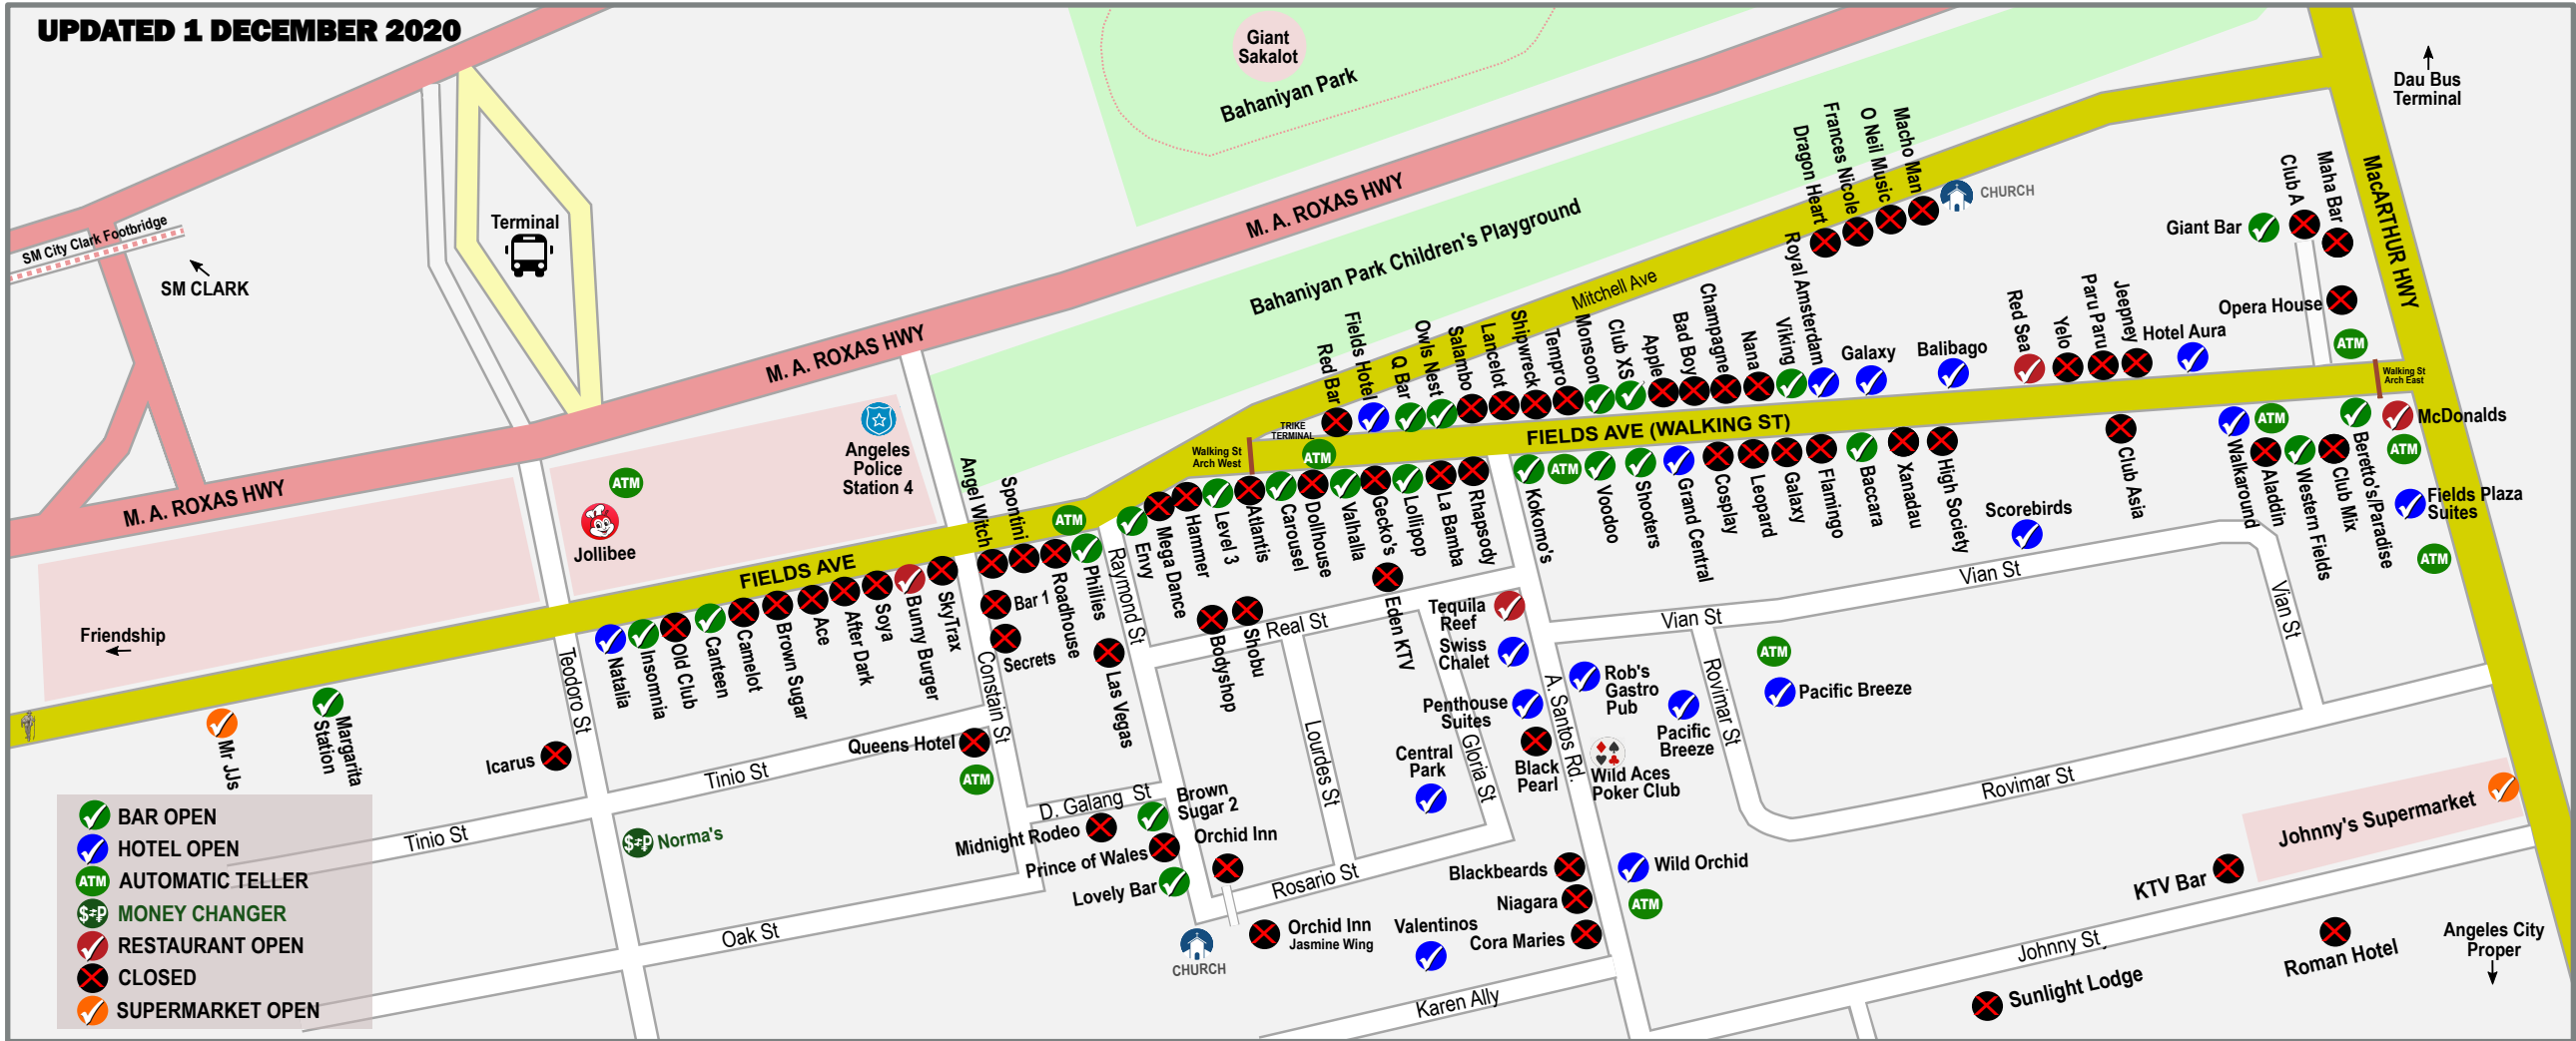

SWAGMAN'S ANGELES CITY WALKING ST MAP

UPDATED 1 DECEMBER 2020

GREEN = ESTABLISHMENT OPEN

ACE CLOSED
 AFTER DARK CLOSED
 ALADDIN CLOSED
VOODOO OPEN
 ANGELWITCH CLOSED
 APPLE CLOSED
 ATLANTIS CLOSED
BACCARA OPEN
 BAD BOY CLOSED
 BAR 1 CLOSED
 BLACK PEARL CLOSED

FRANCES NICOLE CLOSED
 GALAXY CLOSED
 GECKO'S CLOSED
GIANT BAR OPEN
 HAMMER CLOSED
 HIGH SOCIETY CLOSED
 ICARUS CLOSED
INSOMNIA OPEN
 JEEPNEY CLOSED
 K POP CLOSED

KOKOMOS OPEN
 KTV BAR CLOSED
 LA BAMBA CLOSED
 LANCELOT CLOSED
 LAS VEGAS CLOSED
 LEOPARD CLOSED
LEVEL 3 OPEN
LOLLIPOP OPEN
LOVELY BAR OPEN
 MACHO MAN CLOSED

MAHA CLOSED
MARGARITA STATION OPEN
 MEGA DANCE CLUB CLOSED
 MIDNIGHT RODEO CLOSED
MONSOON OPEN
NANA CLOSED
 NIAGARA CLOSED
 O NEIL CLOSED
 OLD CLUB CLOSED
 OPERA HOUSE CLOSED

OWLS NEST OPEN
 PARU PARU CLOSED
PHILLIES OPEN
 PRINCE OF WALES CLOSED
 Q BAR CLOSED
 RED BAR CLOSED
 Rhapsody CLOSED
 ROADHOUSE CLOSED
 SALAMBO CLOSED
 SECRETS CLOSED

SHIPWRECK CLOSED
 SHOBU CLOSED
SHOOTERS OPEN
 SKY TRAX CLOSED
 SOYA CLOSED
 TEMPRO CLOSED
 VIKING CLOSED
VALHELLA OPEN
WESTERN FIELDS OPEN
 XANADAU CLOSED
 YELO CLOSED